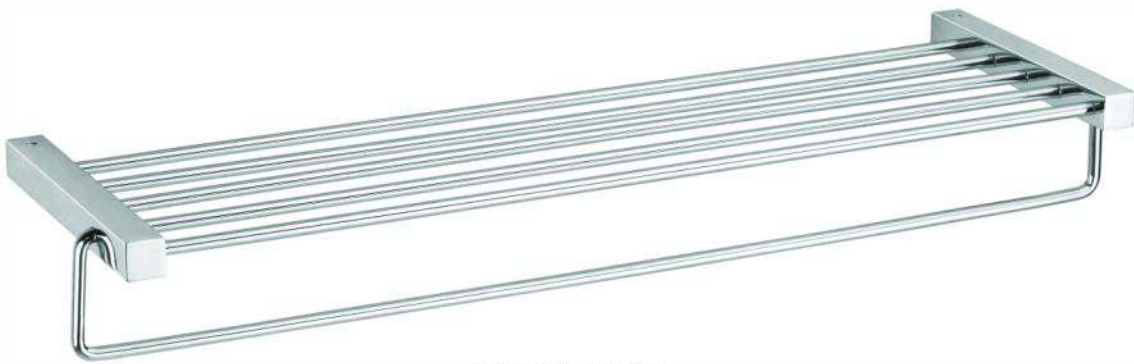

SHINE

TOWEL RACK

SB-7

Rs 2675/-