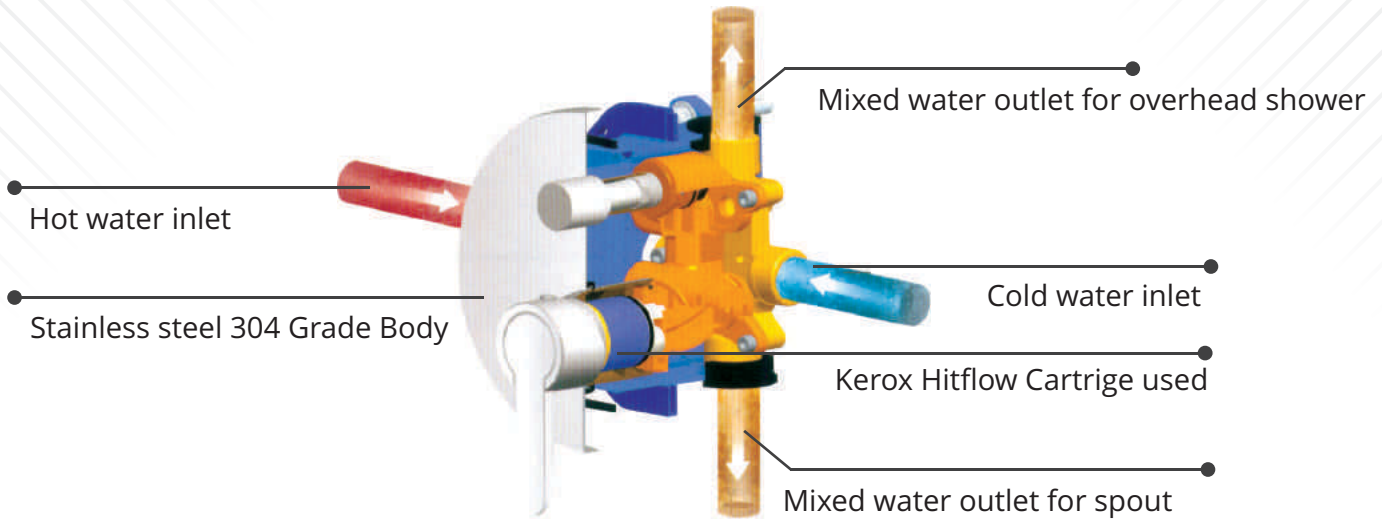

## DIVERTER CONCEALED PARTS

**065C**

**Rs. 3300/-**

Concealed Body for Single Lever Diverter with 40mm Cartridge with Cartridge and Button Sleeve without Exposed Parts

**075C**

**Rs. 3700/-**

Concealed Body for High Flow Single Lever Diverter with 46mm Cartridge with Cartridge and Button Sleeve without Exposed Parts